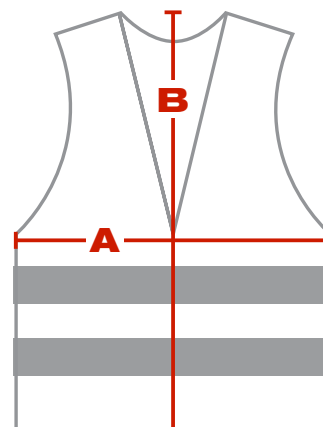

DIMENSIONS (in/cm)

	M - XL	2X - 3X	4X-5X		
A	39.8 / 101	42.1 / 107	46 / 117		
B	24 / 61	24.8 / 63	25.8 / 65.5