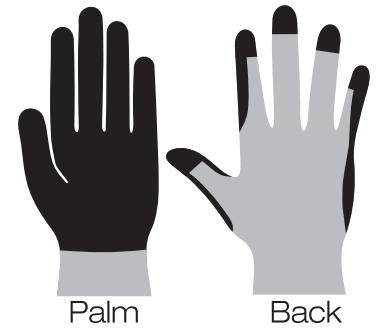

CP
neon
GRIP

THE MOST VERSATILE NEEDLE GLOVE

New Ipswich, NH USA
 www.turtleskin.com
 +1.603.291.1000
 inquiries@turtleskin.com

TurtleSkin Limited
 www.turtleskin.co.uk
 +44(0)20.8457.3767
 sales@turtleskin.co.uk

© 2014 Warwick Mills, Inc. TurtleSkin is a registered trademark of Warwick Mills. All rights reserved.

Palm Back
 ■ Cut & Puncture

CPN-□?00

Palm Back
 ■ Cut & Puncture

CPN-□?30

Test Levels

1 2 3 4 5 6

ANSI Cut	■	■	■			
ANSI Puncture	■	■	■			
ANSI Abrasion	■	■	■	■	■	■
Dexterity	■	■	■	■	■	■
28g Needle	■	■	■			