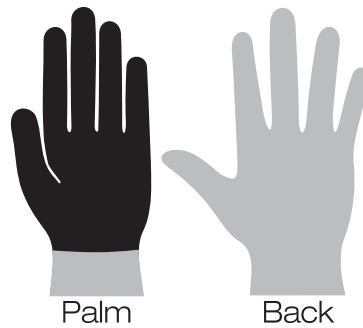

CP
neon
GRIP

THE MOST VERSATILE NEEDLE GLOVE

New Ipswich, NH USA
 www.turtleskin.com
 +1.603.291.1000
 inquiries@turtleskin.com

TurtleSkin Limited
 www.turtleskin.co.uk
 +44(0)20.8457.3767
 sales@turtleskin.co.uk

© 2014 Warwick Mills, Inc. TurtleSkin is a registered trademark of Warwick Mills. All rights reserved.

Palm Back
 ■ Cut & Puncture

CPN-□?00

Palm Back
 ■ Cut & Puncture

CPN-□?30

Test Levels

1 2 3 4 5 6

ANSI Cut	■	■	■			
ANSI Puncture	■	■	■			
ANSI Abrasion	■	■	■	■	■	■
Dexterity	■	■	■	■	■	■
28g Needle	■	■	■			